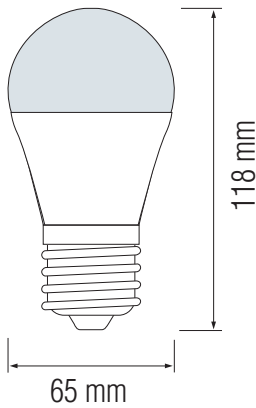

LED BULB

Technical Drawing

Photometric Diagram

Product&Family Code: 001 006 0015

PREMIER-15

Technical Data	
Voltage (V)	175-250V
Product Wattage (W)	15
Equivalence with incandescent lamp	120
Colour Render Index (Ra)	>Ra80
Colour Temperature (K)	3000K-4200K-6400K
Materials	Aluminium Housing with PMMA Diffuser
Protection Class	-
Dimmable	No
EEL	A+
Warm-up time up to 60 %of the full light output	Instant Full Light
Luminous Flux (lm)	1400
Luminous Efficacy (lm/W)	93
Rated Life (hrs) Ⓟ	25,000
IP Rating	-
Power Factor	>0.5
Beam Angle ☆	160 °
Starting Time	<0.5
Number of ON-OFF cycling	x12,500