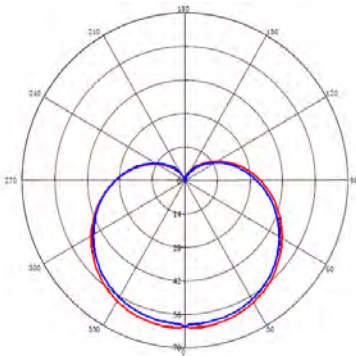

LED BULB

Technical Drawing

Photometric Diagram

Product&Family Code: 001 006 0015

PREMIER-15

Technical Data	
Voltage (V)	175-250V
Product Wattage (W)	15
Equivalence with incandescent lamp	120
Colour Render Index (Ra)	>Ra80
Colour Temperature (K)	3000K-4200K-6400K
Materials	Aluminium Housing with PMMA Diffuser
Protection Class	-
Dimmable	No
EEL	A+
Warm-up time up to 60 %of the full light output	Instant Full Light
Luminous Flux (lm)	1400
Luminous Efficacy (lm/W)	93
Rated Life (hrs) Ⓟ	25,000
IP Rating	-
Power Factor	>0.5
Beam Angle ☆	160 °
Starting Time	<0.5
Number of ON-OFF cycling	x12,500