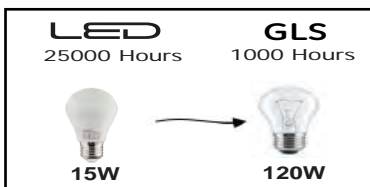

LED BULB

Technical Drawing

Photometric Diagram

Product&Family Code: 001 006 0015

PREMIER-15

Technical Data	
Voltage (V)	175-250V
Product Wattage (W)	15
Equivalence with incandescent lamp	120
Colour Render Index (Ra)	>Ra80
Colour Temperature (K)	3000K-4200K-6400K
Materials	Aluminium Housing with PMMA Diffuser
Protection Class	-
Dimmable	No
EEL	A+
Warm-up time up to 60 %of the full light output	Instant Full Light
Luminous Flux (lm)	1400
Luminous Efficacy (lm/W)	93
Rated Life (hrs) Ⓟ	25,000
IP Rating	-
Power Factor	>0.5
Beam Angle ☆	160 °
Starting Time	<0.5
Number of ON-OFF cycling	x12,500